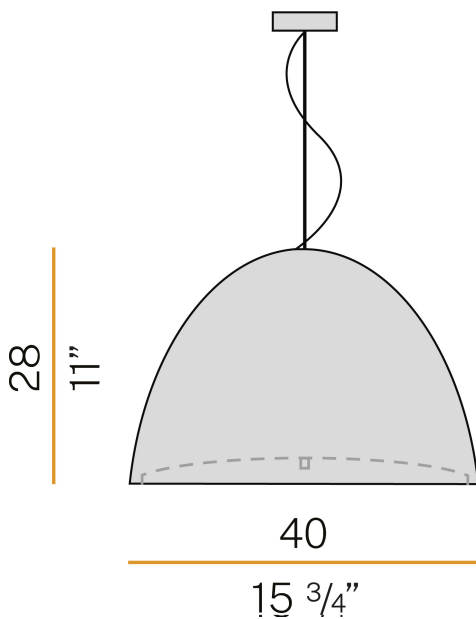

PANZERI

Willy Glass

220-240V AC

L07633.040.0000

● metallized grey

Data sheet

CODE	L07633.040.0000
SYSTEM POWER CONSUMPTION	max 150W
LIGHT SOURCE	LED retrofit / halogen
LIGHT SOURCE KIT	not included
COMPATIBLE SOURCES	LED retrofit bulb E27 (L max 120mm - Ø max 65mm) / max 150W E27
LIGHT DISTRIBUTION	diffused
POWER SUPPLY	220-240V AC
FREQUENCY	50/60Hz
WEIGHT	3,96 Kg
PROTECTION DEGREE	IP20
PACKING DIMENSIONS (CM)	47,0 x 30,0 x 45,0

Suspension lighting fixture for interiors, with direct and indirect light emission. Turned pickled sheet metal structure in metallized grey polyacrylic paint. Lampshade in mat white blown glass. Diffuser in modelled frosted glass. 2m (78,7") long steel suspension cable. 2,2m (86,6") long power cable in transparent PVC. Power canopy with galvanized sheet metal ceiling bracket and pickled sheet metal covering in metallized grey polyacrylic paint.

Technical drawing

Polar diagram